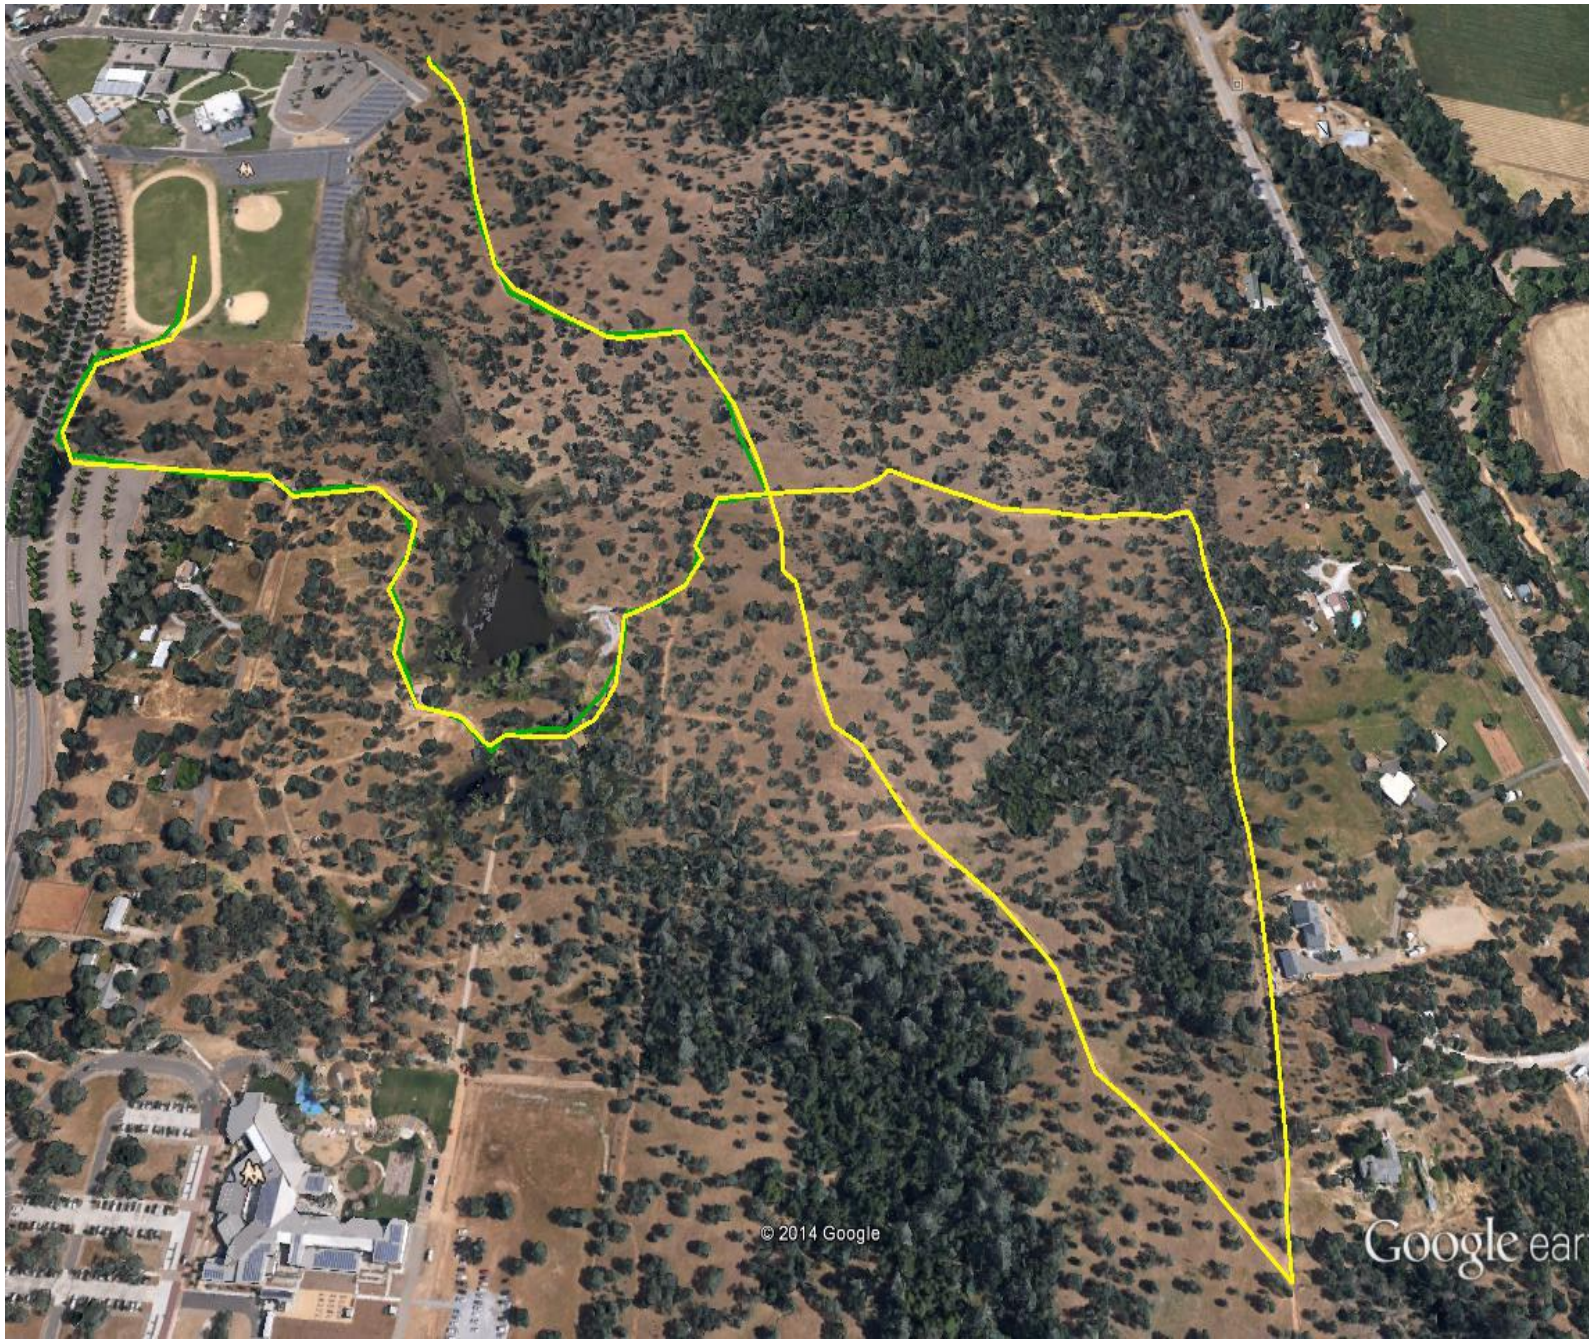

Mountain View

Cross Country Meet

Thursday, September 13th

Race is at Mountain View Middle School on Shasta View Drive.
Park in the parking lots or the outside basketball courts by the track

Optional walk through (clear course no later than 4pm) and registration will begin at 3:30 and races begin at 4pm. Please make checks payable to Mountain View Middle School; cost is \$1 per runner. Maps will be available for coaches only.

5:45pm: 8th grade boys and girls

All races will be 1.1 miles

Races can run later than time listed, but not sooner.
The course is off road.

All races 4-8, will be along the green trail, approximately 1.1 miles. Starting line is on the softball field/track.